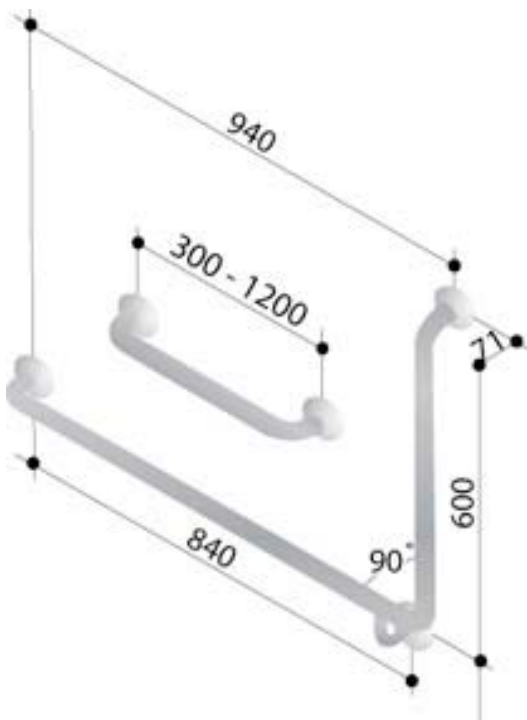

AT00: 300mm-1800mm

AT04/40°: 900mmW x 700mm @ 140°

GR-ATC43/90 degrees

- Stainless steel
- Left or right hand
- Combination of: AT00 by size and AT04 at 90 degrees
- **Dimensions:**

AT00: 300mm-1800mm

AT04/90°: 1000mmW x 600mmH @ 90°

GR-ATC-AM45 PAIRS

- Stainless steel
- Ambulant disabilities
- 2 x "L" Shaped Grab Rails @ 90 degrees
- Two side wall fixings
- **Dimensions:** 450mmW x 450mmH

TOILET/WC COMBINATION GRAB RAILS

Phone: (07) 3355 9400

Fax: (07) 3355 9411

Website: www.airtowel.net.au

GR-ATC-AM50 PAIRS

- Stainless steel
- Ambulant disabilities
- 2 x "L" Shaped grab rails @ 90 degrees
- Two side wall fixings
- **Dimensions:** 500mmW x 500mmH

GR-ATC-53

- Stainless Steel
- Left or Right Hand
- Combination of: AT00 BY SIZE and AT05 at 90 degrees
- **Dimensions:**
AT00: 300mm-1800mm
AT05: 940mmW x 600mmH @ 90°

GR-ATC-63

- Stainless Steel
- Left or Right Hand
- Combination of: AT00 BY SIZE and AT06 at 40 degrees
- **Dimensions:**
AT00: 300mm-1800mm
AT06: 840mmW x 700mm @ 140°