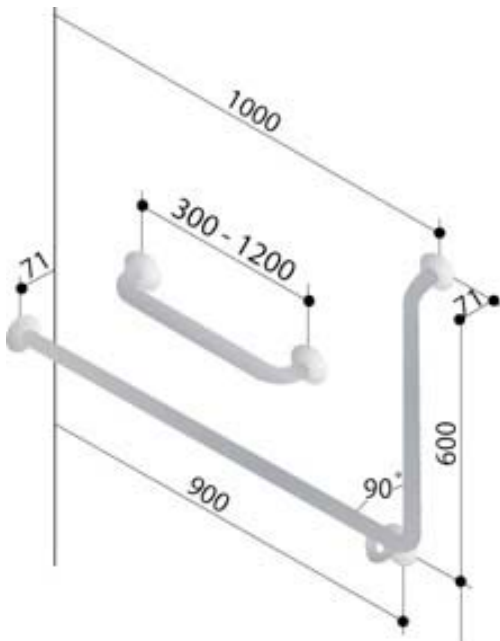

TOILET/WC COMBINATION GRAB RAILS

Phone: (07) 3355 9400

Fax: (07) 3355 9411

Website: www.airtowel.net.au

GR-ATC43/40 degrees

- Stainless steel
- Left or right hand
- Combination of: AT00 by size and AT04 at 40 degrees
- **Dimensions:**

AT00: 300mm-1800mm

AT04/40°: 900mmW x 700mm @ 140°

GR-ATC43/90 degrees

- Stainless steel
- Left or right hand
- Combination of: AT00 by size and AT04 at 90 degrees
- **Dimensions:**

AT00: 300mm-1800mm

AT04/90°: 1000mmW x 600mmH @ 90°

GR-ATC-AM45 PAIRS

- Stainless steel
- Ambulant disabilities
- 2 x "L" Shaped Grab Rails @ 90 degrees
- Two side wall fixings
- **Dimensions:** 450mmW x 450mmH

TOILET/WC COMBINATION GRAB RAILS

Phone: (07) 3355 9400

GR-ATC-53

- Stainless Steel
- Left or Right Hand
- Combination of: AT00 BY SIZE and AT05 at 90 degrees
- **Dimensions:**
AT00: 300mm-1800mm
AT05: 940mmW x 600mmH @ 90°

GR-ATC-63

- Stainless Steel
- Left or Right Hand
- Combination of: AT00 BY SIZE and AT06 at 40 degrees
- **Dimensions:**
AT00: 300mm-1800mm
AT06: 840mmW x 700mm @ 140°