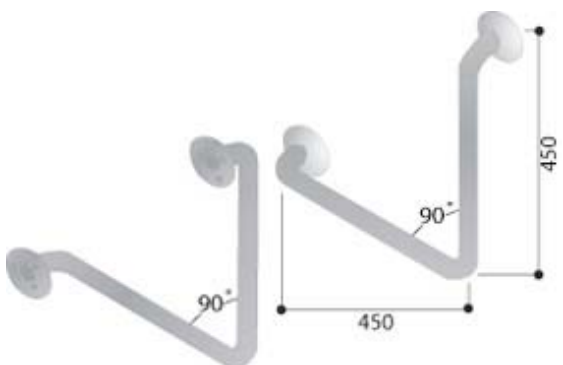

TOILET/WC COMBINATION GRAB RAILS

Phone: (07) 3355 9400

Fax: (07) 3355 9411

Website: www.airtowel.net.au

GR-ATC43/40 degrees

- Stainless steel
- Left or right hand
- Combination of: AT00 by size and AT04 at 40 degrees
- **Dimensions:**

AT00: 300mm-1800mm

AT04/40°: 900mmW x 700mm @ 140°

GR-ATC43/90 degrees

- Stainless steel
- Left or right hand
- Combination of: AT00 by size and AT04 at 90 degrees
- **Dimensions:**

AT00: 300mm-1800mm

AT04/90°: 1000mmW x 600mmH @ 90°

GR-ATC-AM45 PAIRS

- Stainless steel
- Ambulant disabilities
- 2 x "L" Shaped Grab Rails @ 90 degrees
- Two side wall fixings
- **Dimensions:** 450mmW x 450mmH

TOILET/WC COMBINATION GRAB RAILS

Phone: (07) 3355 9400

GR-ATC-53

- Stainless Steel
- Left or Right Hand
- Combination of: AT00 BY SIZE and AT05 at 90 degrees
- **Dimensions:**
AT00: 300mm-1800mm
AT05: 940mmW x 600mmH @ 90°

GR-ATC-63

- Stainless Steel
- Left or Right Hand
- Combination of: AT00 BY SIZE and AT06 at 40 degrees
- **Dimensions:**
AT00: 300mm-1800mm
AT06: 840mmW x 700mm @ 140°