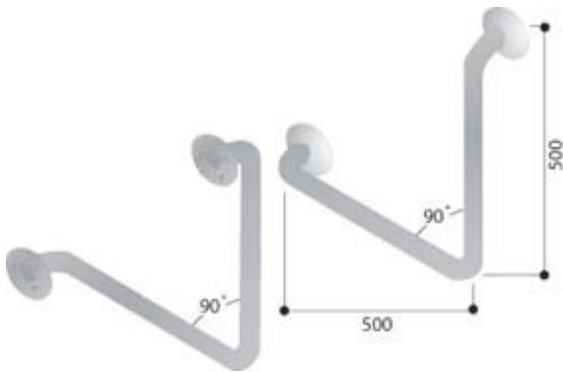

AT00: 300mm-1800mm

AT04/40°: 900mmW x 700mm @ 140°

GR-ATC43/90 degrees

- Stainless steel
- Left or right hand
- Combination of: AT00 by size and AT04 at 90 degrees
- **Dimensions:**

AT00: 300mm-1800mm

AT04/90°: 1000mmW x 600mmH @ 90°

GR-ATC-AM45 PAIRS

- Stainless steel
- Ambulant disabilities
- 2 x "L" Shaped Grab Rails @ 90 degrees
- Two side wall fixings
- **Dimensions:** 450mmW x 450mmH

TOILET/WC COMBINATION GRAB RAILS

Phone: (07) 3355 9400

Fax: (07) 3355 9411

Website: www.airtowel.net.au

GR-ATC-AM50 PAIRS

- Stainless steel
- Ambulant disabilities
- 2 x "L" Shaped grab rails @ 90 degrees
- Two side wall fixings
- **Dimensions:** 500mmW x 500mmH

GR-ATC-53

- Stainless Steel
- Left or Right Hand
- Combination of: AT00 BY SIZE and AT05 at 90 degrees
- **Dimensions:**
AT00: 300mm-1800mm
AT05: 940mmW x 600mmH @ 90°

GR-ATC-63

- Stainless Steel
- Left or Right Hand
- Combination of: AT00 BY SIZE and AT06 at 40 degrees
- **Dimensions:**
AT00: 300mm-1800mm
AT06: 840mmW x 700mm @ 140°