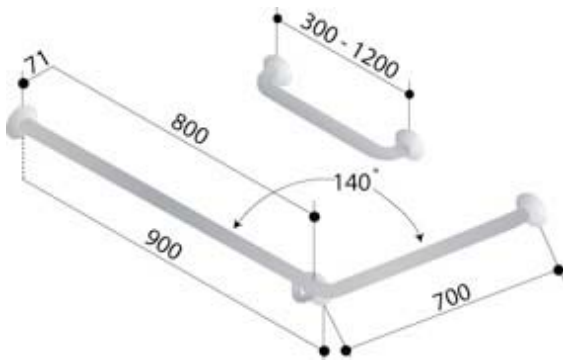

TOILET/WC COMBINATION GRAB RAILS

Phone: (07) 3355 9400

Fax: (07) 3355 9411

Website: www.airtowel.net.au

GR-ATC43/40 degrees

- Stainless steel
- Left or right hand
- Combination of: AT00 by size and AT04 at 40 degrees
- **Dimensions:**

AT00: 300mm-1800mm

AT04/40°: 900mmW x 700mm @ 140°

GR-ATC43/90 degrees

- Stainless steel
- Left or right hand
- Combination of: AT00 by size and AT04 at 90 degrees
- **Dimensions:**

AT00: 300mm-1800mm

AT04/90°: 1000mmW x 600mmH @ 90°

GR-ATC-AM45 PAIRS

- Stainless steel
- Ambulant disabilities
- 2 x "L" Shaped Grab Rails @ 90 degrees
- Two side wall fixings
- **Dimensions:** 450mmW x 450mmH

TOILET/WC COMBINATION GRAB RAILS

Phone: (07) 3355 9400

GR-ATC-53

- Stainless Steel
- Left or Right Hand
- Combination of: AT00 BY SIZE and AT05 at 90 degrees
- **Dimensions:**
AT00: 300mm-1800mm
AT05: 940mmW x 600mmH @ 90°

GR-ATC-63

- Stainless Steel
- Left or Right Hand
- Combination of: AT00 BY SIZE and AT06 at 40 degrees
- **Dimensions:**
AT00: 300mm-1800mm
AT06: 840mmW x 700mm @ 140°