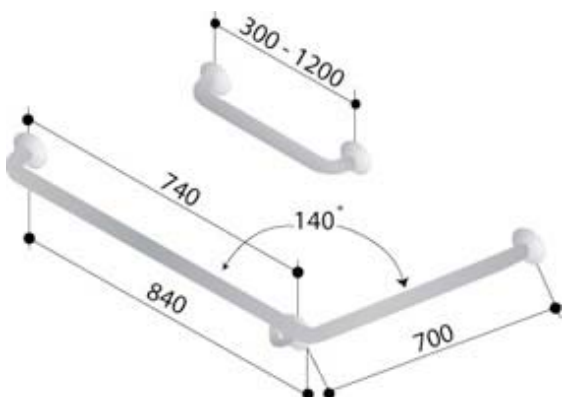

AT00: 300mm-1800mm

AT04/40°: 900mmW x 700mm @ 140°

GR-ATC43/90 degrees

- Stainless steel
- Left or right hand
- Combination of: AT00 by size and AT04 at 90 degrees
- **Dimensions:**

AT00: 300mm-1800mm

AT04/90°: 1000mmW x 600mmH @ 90°

GR-ATC-AM45 PAIRS

- Stainless steel
- Ambulant disabilities
- 2 x "L" Shaped Grab Rails @ 90 degrees
- Two side wall fixings
- **Dimensions:** 450mmW x 450mmH

TOILET/WC COMBINATION GRAB RAILS

Phone: (07) 3355 9400

Fax: (07) 3355 9411

Website: www.airtowel.net.au

GR-ATC-AM50 PAIRS

- Stainless steel
- Ambulant disabilities
- 2 x "L" Shaped grab rails @ 90 degrees
- Two side wall fixings
- **Dimensions:** 500mmW x 500mmH

GR-ATC-53

- Stainless Steel
- Left or Right Hand
- Combination of: AT00 BY SIZE and AT05 at 90 degrees
- **Dimensions:**
AT00: 300mm-1800mm
AT05: 940mmW x 600mmH @ 90°

GR-ATC-63

- Stainless Steel
- Left or Right Hand
- Combination of: AT00 BY SIZE and AT06 at 40 degrees
- **Dimensions:**
AT00: 300mm-1800mm
AT06: 840mmW x 700mm @ 140°