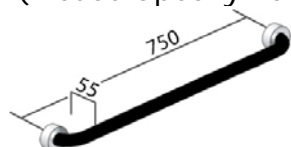

GR-AHS 600

(Please Specify Left or Right Hand)

- Hygienic Seal®
- 304 Stainless steel fixing screws supplied
- **Dimensions:** 600mm Ø to Ø, 55mmD

GR-AHS 600 SS	Satin Supreme TM
GR-AHS 600 PS	Polish Supreme TM
GR-AHS 600 KG	Diamond Shur-Grip TM
GR-AHS 600 AC	Colour/Chrome Flange Covers
GR-AHS 600 FC	Full Colour
GR-AHS 600 AG	Colour/Gold Dress Rings
GR-AHS 600 GG	Gold

GR-AHS 700

(Please Specify Left or Right Hand)

- Hygienic Seal®
- 304 Stainless steel fixing screws supplied
- **Dimensions:** 700mm Ø to Ø, 55mmD

GR-AHS 700 SS	Satin Supreme TM
GR-AHS 700 PS	Polish Supreme TM
GR-AHS 700 KG	Diamond Shur-Grip TM
GR-AHS 700 AC	Colour/Chrome Flange Covers
GR-AHS 700 FC	Full Colour
GR-AHS 700 AG	Colour/Gold Dress Rings
GR-AHS 700 GG	Gold

GR-AHS 750

(Please Specify Left or Right Hand)

- Hygienic Seal®
- 304 Stainless steel fixing screws supplied
- **Dimensions:** 750mm Ø to Ø, 55mmD

GR-AHS 750 SS	Satin Supreme TM
GR-AHS 750 PS	Polish Supreme TM
GR-AHS 750 KG	Diamond Shur-Grip TM
GR-AHS 750 AC	Colour/Chrome Flange Covers
GR-AHS 750 FC	Full Colour
GR-AHS 750 AG	Colour/Gold Dress Rings
GR-AHS 750 CG	Chrome/Gold Dress Rings
GR-AHS 750 GG	Gold

STRAIGHT GRAB RAILS

Phone: (07) 3355 9400

Fax: (07) 3355 9411

Website: www.airtowel.net.au

GR-AHS 800

(Please Specify Left or Right Hand)

- Hygienic Seal®
- 304 Stainless steel fixing screws supplied
- **Dimensions:** 800mm Ø to Ø, 55mmD