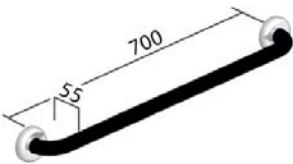

GR-ACF 700

(Please Specify Left or Right Hand)

- Clam Flange
- No fixing screws supplied
- **Dimensions:** 700mm Ø to Ø, 55mmD

GR-ACF 700 SS	Satin Supreme TM
GR-ACF 700 PS	Polish Supreme TM
GR-ACF 700 KG	Diamond Shur-Grip TM
GR-ACF 700 FC	Full Colour