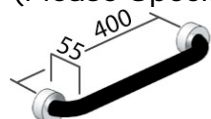

GR-AHS 200

(Please Specify Left or Right Hand)

- Hygienic Seal®
- 304 Stainless steel fixing screws supplied
- **Dimensions:** 200mm Ø to Ø, 55mmD

GR-AHS 200 SS	Satin Supreme TM
GR-AHS 200 PS	Polish Supreme TM
GR-AHS 200 FC	Full Colour
GR-AHS 200 GG	Gold

GR-AHS 300

(Please Specify Left or Right Hand)

- Hygienic Seal®
- 304 Stainless steel fixing screws supplied
- **Dimensions:** 300mm Ø to Ø, 55mmD

GR-AHS 300 SS	Satin Supreme TM
GR-AHS 300 PS	Polish Supreme TM
GR-AHS 300 KG	Diamond Shur-Grip TM
GR-AHS 300 AC	Colour/Chrome Flange Covers
GR-AHS 300 FC	Full Colour
GR-AHS 300 AG	Colour/Gold Dress Rings
GR-AHS 300 GG	Gold

GR-AHS 400

(Please Specify Left or Right Hand)

- Hygienic Seal®
- 304 Stainless steel fixing screws supplied
- **Dimensions:** 400mm Ø to Ø, 55mmD

GR-AHS 400 SS	Satin Supreme TM
GR-AHS 400 PS	Polish Supreme TM
GR-AHS 400 KG	Diamond Shur-Grip TM
GR-AHS 400 AC	Colour/Chrome Flange Covers
GR-AHS 400 FC	Full Colour
GR-AHS 400 AG	Colour/Gold Dress Rings
GR-AHS 400 GG	Gold