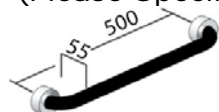

GR-AHS 450

(Please Specify Left or Right Hand)

- Hygienic Seal®
- 304 Stainless steel fixing screws supplied
- **Dimensions:** 450mm Ø to Ø, 55mmD

GR-AHS 450 SS	Satin Supreme TM
GR-AHS 450 PS	Polish Supreme TM
GR-AHS 450 KG	Diamond Shur-Grip TM
GR-AHS 450 AC	Colour/Chrome Flange Covers
GR-AHS 450 FC	Full Colour
GR-AHS 450 AG	Colour/Gold Dress Rings
GR-AHS 450 GG	Gold

STRAIGHT GRAB RAILS

Phone: (07) 3355 9400

Fax: (07) 3355 9411

Website: www.airtowel.net.au

GR-AHS 500

(Please Specify Left or Right Hand)

- Hygienic Seal®
- 304 Stainless steel fixing screws supplied
- **Dimensions:** 500mm Ø to Ø, 55mmD