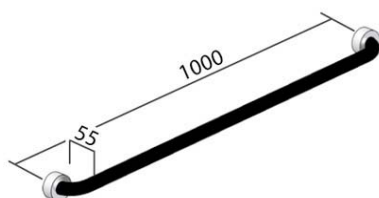

STRAIGHT GRAB RAILS

Phone: (07) 3355 9400

Fax: (07) 3355 9411

Website: www.airtowel.net.au

GR-AHS 800

(Please Specify Left or Right Hand)

- Hygienic Seal®
- 304 Stainless steel fixing screws supplied
- **Dimensions:** 800mm Ø to Ø, 55mmD

GR-AHS 900

(Please Specify Left or Right Hand)

- Hygienic Seal®
- 304 Stainless steel fixing screws supplied
- **Dimensions:** 900mm Ø to Ø, 55mmD

GR-AHS 900 SS	Satin Supreme TM
GR-AHS 900 PS	Polish Supreme TM
GR-AHS 900 KG	Diamond Shur-Grip TM
GR-AHS 900 AC	Colour/Chrome Flange Covers
GR-AHS 900 FC	Full Colour
GR-AHS 900 AG	Colour/Gold Dress Rings
GR-AHS 900 CG	Chrome/Gold Dress Rings
GR-AHS 900 GG	Gold

GR-AHS 1000

(Please Specify Left or Right Hand)

- Hygienic Seal®
- 304 Stainless steel fixing screws supplied
- **Dimensions:** 1000mm Ø to Ø, 55mmD

GR-AHS 1000 SS	Satin Supreme TM
GR-AHS 1000 PS	Polish Supreme TM
GR-AHS 1000 KG	Diamond Shur-Grip TM
GR-AHS 1000 AC	Colour/Chrome Flange Covers
GR-AHS 1000 FC	Full Colour
GR-AHS 1000 AG	Colour/Gold Dress Rings
GR-AHS 1000 CG	Chrome/Gold Dress Rings
GR-AHS 1000 GG	Gold