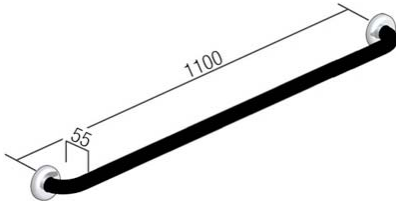

GR-ACF 1100

(Please Specify Left or Right Hand)

- Clam Flange
- No fixing screws supplied
- **Dimensions:** 1100mm Ø to Ø, 55mmD

GR-ACF 1100 SS	Satin Supreme TM
GR-ACF 1100 PS	Polish Supreme TM
GR-ACF 1100 KG	Diamond Shur-Grip TM
GR-ACF 1100 FC	Full Colour