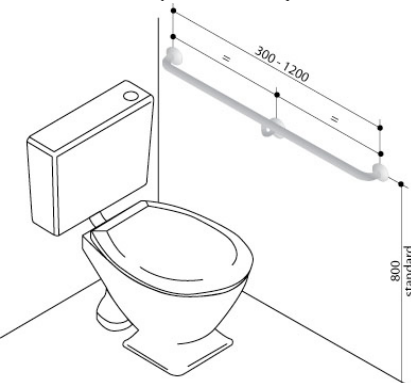

GR-AT00 (BY SIZE)

- Concealed Fix
- Stainless Steel
- Straight
- Wall mount
- Sizing 300mm - 1800mm

GR-AT00 (300)	300mm
GR-AT00 (400)	400mm
GR-AT00 (450)	450mm
GR-AT00 (600)	600mm
GR-AT00 (700)	700mm
GR-AT00 (800)	800mm
GR-AT00 (900)	900mm
GR-AT00 (1000)	1000mm
GR-AT00 (1100)	1100mm
GR-AT00 (1200)	1200mm
GR-AT00 (1800)	1800mm

GR-AT07 (BY SIZE)

- Concealed fix
- Straight
- Stainless steel
- One end wall
- One side wall fix
- Sizing between 300mm and 1200mm

GR-AT08 (BY SIZE)

- Concealed fix
- Straight
- Stainless steel
- Three side wall fix
- 1200mm to 2400mm