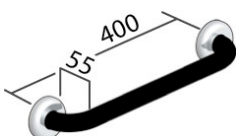

GR-ACF 400 SS	Satin Supreme TM
GR-ACF 400 PS	Polish Supreme TM
GR-ACF 400 KG	Diamond Shur-Grip TM
GR-ACF 400 FC	Full Colour

GR-ACF 450

(Please Specify Left or Right Hand)

- Clam Flange
- No fixing screws supplied
- **Dimensions:** 450mm Ø to Ø, 55mmD