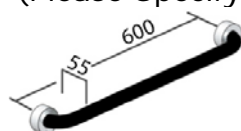

GR-AHS 600

(Please Specify Left or Right Hand)

- Hygienic Seal®
- 304 Stainless steel fixing screws supplied
- **Dimensions:** 600mm Ø to Ø, 55mmD

GR-AHS 600 SS	Satin Supreme TM
GR-AHS 600 PS	Polish Supreme TM
GR-AHS 600 KG	Diamond Shur-Grip TM
GR-AHS 600 AC	Colour/Chrome Flange Covers
GR-AHS 600 FC	Full Colour
GR-AHS 600 AG	Colour/Gold Dress Rings
GR-AHS 600 GG	Gold