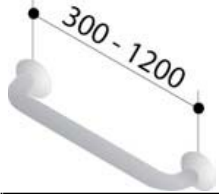

STRAIGHT GRAB RAILS

Phone: (07) 3355 9400
Fax: (07) 3355 9411
Website: www.airtowel.net.au

Concealed Fix Disabled Grab Rails supplied by Airtowel® Hygiene Systems are made of Grade 304 Stainless Steel and meet Australian Standards AS.1428.1.2001 and as Standards are upgraded, we ensure to meet those standards. Our grab rails are suitable for both dry and wet areas and are generally supplied with concealed fix wall plates.

GR-AT00 (BY SIZE)

- Concealed Fix
- Stainless Steel
- Straight
- Wall mount
- Sizing 300mm - 1800mm

GR-AT00 (300)	300mm
GR-AT00 (400)	400mm
GR-AT00 (450)	450mm
GR-AT00 (600)	600mm
GR-AT00 (700)	700mm
GR-AT00 (800)	800mm
GR-AT00 (900)	900mm
GR-AT00 (1000)	1000mm
GR-AT00 (1100)	1100mm
GR-AT00 (1200)	1200mm
GR-AT00 (1800)	1800mm

GR-AT07 (BY SIZE)

- Concealed fix
- Straight
- Stainless steel
- One end wall
- One side wall fix
- Sizing between 300mm and 1200mm

GR-AT08 (BY SIZE)

- Concealed fix
- Straight
- Stainless steel
- Three side wall fix
- 1200mm to 2400mm