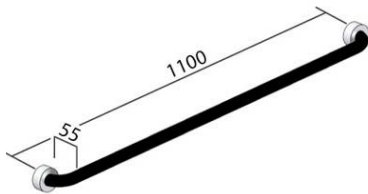

GR-AHS 1000

(Please Specify Left or Right Hand)

- Hygienic Seal®
- 304 Stainless steel fixing screws supplied
- **Dimensions:** 1000mm Ø to Ø, 55mmD

GR-AHS 1000 SS	Satin Supreme TM
GR-AHS 1000 PS	Polish Supreme TM
GR-AHS 1000 KG	Diamond Shur-Grip TM
GR-AHS 1000 AC	Colour/Chrome Flange Covers
GR-AHS 1000 FC	Full Colour
GR-AHS 1000 AG	Colour/Gold Dress Rings
GR-AHS 1000 CG	Chrome/Gold Dress Rings
GR-AHS 1000 GG	Gold

STRAIGHT GRAB RAILS

Phone: (07) 3355 9400

Fax: (07) 3355 9411

Website: www.airtowel.net.au

GR-AHS 1100

(Please Specify Left or Right Hand)

- Hygienic Seal®
- 304 Stainless steel fixing screws supplied
- **Dimensions:** 1100mm Ø to Ø, 55mmD