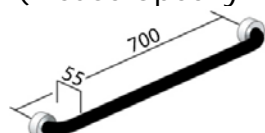

GR-AHS 600

(Please Specify Left or Right Hand)

- Hygienic Seal®
- 304 Stainless steel fixing screws supplied
- **Dimensions:** 600mm Ø to Ø, 55mmD

GR-AHS 600 SS	Satin Supreme TM
GR-AHS 600 PS	Polish Supreme TM
GR-AHS 600 KG	Diamond Shur-Grip TM
GR-AHS 600 AC	Colour/Chrome Flange Covers
GR-AHS 600 FC	Full Colour
GR-AHS 600 AG	Colour/Gold Dress Rings
GR-AHS 600 GG	Gold

GR-AHS 700

(Please Specify Left or Right Hand)

- Hygienic Seal®
- 304 Stainless steel fixing screws supplied
- **Dimensions:** 700mm Ø to Ø, 55mmD

GR-AHS 700 SS	Satin Supreme TM
GR-AHS 700 PS	Polish Supreme TM
GR-AHS 700 KG	Diamond Shur-Grip TM
GR-AHS 700 AC	Colour/Chrome Flange Covers
GR-AHS 700 FC	Full Colour
GR-AHS 700 AG	Colour/Gold Dress Rings
GR-AHS 700 GG	Gold