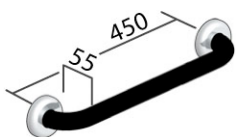

GR-ACF 450 SS	Satin Supreme TM
GR-ACF 450 PS	Polish Supreme TM
GR-ACF 450 KG	Diamond Shur-Grip TM
GR-ACF 450 FC	Full Colour

GR-ACF 500

(Please Specify Left or Right Hand)

- Clam Flange
- No fixing screws supplied
- **Dimensions:** 500mm Ø to Ø, 55mmD