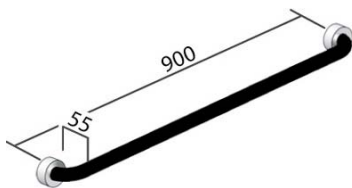

GR-AHS 900

(Please Specify Left or Right Hand)

- Hygienic Seal®
- 304 Stainless steel fixing screws supplied
- **Dimensions:** 900mm Ø to Ø, 55mmD

GR-AHS 900 SS	Satin Supreme TM
GR-AHS 900 PS	Polish Supreme TM
GR-AHS 900 KG	Diamond Shur-Grip TM
GR-AHS 900 AC	Colour/Chrome Flange Covers
GR-AHS 900 FC	Full Colour
GR-AHS 900 AG	Colour/Gold Dress Rings
GR-AHS 900 CG	Chrome/Gold Dress Rings
GR-AHS 900 GG	Gold