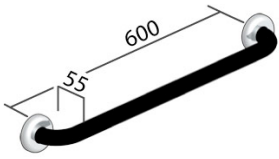

GR-AT00 (BY SIZE)

- Concealed Fix
- Stainless Steel
- Straight
- Wall mount
- Sizing 300mm - 1800mm

GR-AT00 (300)	300mm
GR-AT00 (400)	400mm
GR-AT00 (450)	450mm
GR-AT00 (600)	600mm
GR-AT00 (700)	700mm
GR-AT00 (800)	800mm
GR-AT00 (900)	900mm
GR-AT00 (1000)	1000mm
GR-AT00 (1100)	1100mm
GR-AT00 (1200)	1200mm
GR-AT00 (1800)	1800mm

STRAIGHT GRAB RAILS

Phone: (07) 3355 9400

Fax: (07) 3355 9411

Website: www.airtowel.net.au

GR-ACF 600

(Please Specify Left or Right Hand)

- Clam Flange
- No fixing screws supplied
- **Dimensions:** 600mm Ø to Ø, 55mmD