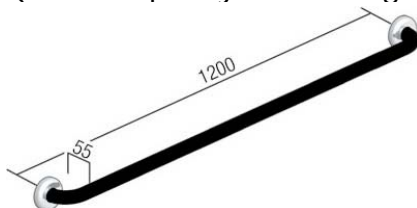

GR-ACF 1200

(Please Specify Left or Right Hand)

- Clam Flange
- No fixing screws supplied
- **Dimensions:** 1200mm Ø to Ø, 55mmD

GR-ACF 1200 SS	Satin Supreme TM
GR-ACF 1200 PS	Polish Supreme TM
GR-ACF 1200 KG	Diamond Shur-Grip TM
GR-ACF 1200 FC	Full Colour