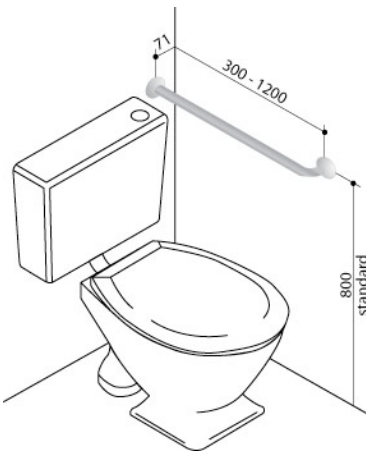

GR-AT07 (BY SIZE)

- Concealed fix
- Straight
- Stainless steel
- One end wall
- One side wall fix
- Sizing between 300mm and 1200mm