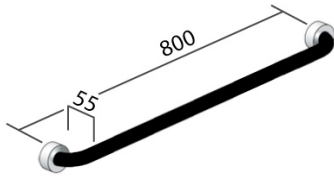

GR-AHS 750

(Please Specify Left or Right Hand)

- Hygienic Seal®
- 304 Stainless steel fixing screws supplied
- **Dimensions:** 750mm Ø to Ø, 55mmD

GR-AHS 750 SS	Satin Supreme TM
GR-AHS 750 PS	Polish Supreme TM
GR-AHS 750 KG	Diamond Shur-Grip TM
GR-AHS 750 AC	Colour/Chrome Flange Covers
GR-AHS 750 FC	Full Colour
GR-AHS 750 AG	Colour/Gold Dress Rings
GR-AHS 750 CG	Chrome/Gold Dress Rings
GR-AHS 750 GG	Gold

STRAIGHT GRAB RAILS

Phone: (07) 3355 9400

Fax: (07) 3355 9411

Website: www.airtowel.net.au

GR-AHS 800

(Please Specify Left or Right Hand)

- Hygienic Seal®
- 304 Stainless steel fixing screws supplied
- **Dimensions:** 800mm Ø to Ø, 55mmD