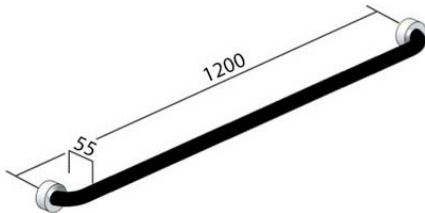

GR-AHS 1200

(Please Specify Left or Right Hand)

- Hygienic Seal®
- 304 Stainless steel fixing screws supplied
- **Dimensions:** 1200mm Ø to Ø, 55mmD

GR-AHS 1200 SS	Satin Supreme TM
GR-AHS 1200 PS	Polish Supreme TM
GR-AHS 1200 KG	Diamond Shur-Grip TM
GR-AHS 1200 AC	Colour/Chrome Flange Covers
GR-AHS 1200 FC	Full Colour
GR-AHS 1200 AG	Colour/Gold Dress Rings
GR-AHS 1200 CG	Chrome/Gold Dress Rings
GR-AHS 1200 GG	Gold