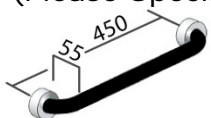

GR-AHS 300

(Please Specify Left or Right Hand)

- Hygienic Seal®
- 304 Stainless steel fixing screws supplied
- **Dimensions:** 300mm Ø to Ø, 55mmD

GR-AHS 300 SS	Satin Supreme TM
GR-AHS 300 PS	Polish Supreme TM
GR-AHS 300 KG	Diamond Shur-Grip TM
GR-AHS 300 AC	Colour/Chrome Flange Covers
GR-AHS 300 FC	Full Colour
GR-AHS 300 AG	Colour/Gold Dress Rings
GR-AHS 300 GG	Gold

GR-AHS 400

(Please Specify Left or Right Hand)

- Hygienic Seal®
- 304 Stainless steel fixing screws supplied
- **Dimensions:** 400mm Ø to Ø, 55mmD

GR-AHS 400 SS	Satin Supreme TM
GR-AHS 400 PS	Polish Supreme TM
GR-AHS 400 KG	Diamond Shur-Grip TM
GR-AHS 400 AC	Colour/Chrome Flange Covers
GR-AHS 400 FC	Full Colour
GR-AHS 400 AG	Colour/Gold Dress Rings
GR-AHS 400 GG	Gold

GR-AHS 450

(Please Specify Left or Right Hand)

- Hygienic Seal®
- 304 Stainless steel fixing screws supplied
- **Dimensions:** 450mm Ø to Ø, 55mmD

GR-AHS 450 SS	Satin Supreme TM
GR-AHS 450 PS	Polish Supreme TM
GR-AHS 450 KG	Diamond Shur-Grip TM
GR-AHS 450 AC	Colour/Chrome Flange Covers
GR-AHS 450 FC	Full Colour
GR-AHS 450 AG	Colour/Gold Dress Rings
GR-AHS 450 GG	Gold