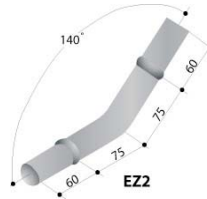

- GR-AT-EZ1**
- Stainless steel
  - "L" shaped
  - 90 degree joiner

- GR-AT-EZ2**
- Stainless steel
  - "L" shaped
  - 140 degree joiner

- GR-AT-EZ3**
- Stainless steel
  - Horizontal "L" shaped
  - 90 degree joiner
  - One left hand wall fix

- GR-AT-EZ4**
- Stainless steel
  - Vertical "L" shaped
  - 90 degree joiner
  - One left hand wall fix

- GR-AT-EZ5**
- Stainless steel
  - "T" joiner

- GR-AT-EZ6**
- Stainless steel
  - Straight joiner
  - Wall fix

- GR-AT-EZ17**
- Stainless steel
  - 90 degree vertical joiner
  - Right hand wall fix

- GR-AT-EZ18**
- Stainless steel
  - 140 degree uplift joiner
  - Side wall fix

Also Available