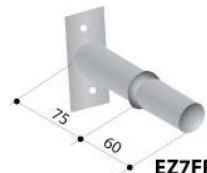

- GR-AT-EZ1**
- Stainless steel
  - "L" shaped
  - 90 degree joiner

- GR-AT-EZ2**
- Stainless steel
  - "L" shaped
  - 140 degree joiner

- GR-AT-EZ3**
- Stainless steel
  - Horizontal "L" shaped
  - 90 degree joiner
  - One left hand wall fix

- GR-AT-EZ4**
- Stainless steel
  - Vertical "L" shaped
  - 90 degree joiner
  - One left hand wall fix

- GR-AT-EZ5**
- Stainless steel
  - "T" joiner

- GR-AT-EZ6**
- Stainless steel
  - Straight joiner
  - Wall fix

- GR-AT-EZ7**
- Stainless steel
  - End wall fix joiner

- GR-AT-EZ7FP**
- Stainless steel
  - End wall flat plate fix