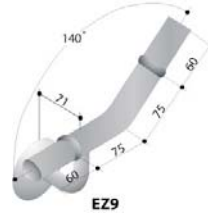

- GR-AT-EZ1**
- Stainless steel
  - "L" shaped
  - 90 degree joiner

- GR-AT-EZ2**
- Stainless steel
  - "L" shaped
  - 140 degree joiner

- GR-AT-EZ3**
- Stainless steel
  - Horizontal "L" shaped
  - 90 degree joiner
  - One left hand wall fix

- GR-AT-EZ4**
- Stainless steel
  - Vertical "L" shaped
  - 90 degree joiner
  - One left hand wall fix

- GR-AT-EZ5**
- Stainless steel
  - "T" joiner

- GR-AT-EZ6**
- Stainless steel
  - Straight joiner
  - Wall fix

## EZ FIT MODULAR SYSTEMS

Phone: (07) 3355 9400

Fax: (07) 3355 9411

Website: [www.airtowel.net.au](http://www.airtowel.net.au)

- GR-AT-EZ8**
- Stainless steel
  - 90 degree wall fix joiner

- GR-AT-EZ9**
- Stainless steel
  - 140 degree upward joiner
  - Left hand fix

- GR-AT-EZ15**
- Stainless steel
  - 90 degree trimmed plate
  - Exposed fix joiner for side wall
  - Butting to end wall

- GR-AT-EZ16**
- Stainless steel
  - 90 degree horizontal joiner
  - Right hand wall fix