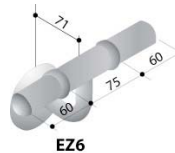

- GR-AT-EZ1**
- Stainless steel
  - "L" shaped
  - 90 degree joiner

- GR-AT-EZ2**
- Stainless steel
  - "L" shaped
  - 140 degree joiner

- GR-AT-EZ3**
- Stainless steel
  - Horizontal "L" shaped
  - 90 degree joiner
  - One left hand wall fix

- GR-AT-EZ4**
- Stainless steel
  - Vertical "L" shaped
  - 90 degree joiner
  - One left hand wall fix

- GR-AT-EZ5**
- Stainless steel
  - "T" joiner

- GR-AT-EZ6**
- Stainless steel
  - Straight joiner
  - Wall fix