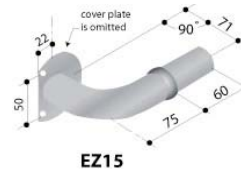

- GR-AT-EZ1**
- Stainless steel
  - "L" shaped
  - 90 degree joiner

- GR-AT-EZ2**
- Stainless steel
  - "L" shaped
  - 140 degree joiner

- GR-AT-EZ3**
- Stainless steel
  - Horizontal "L" shaped
  - 90 degree joiner
  - One left hand wall fix

- GR-AT-EZ4**
- Stainless steel
  - Vertical "L" shaped
  - 90 degree joiner
  - One left hand wall fix

- GR-AT-EZ5**
- Stainless steel
  - "T" joiner

- GR-AT-EZ6**
- Stainless steel
  - Straight joiner
  - Wall fix

## EZ FIT MODULAR SYSTEMS

Phone: (07) 3355 9400

Fax: (07) 3355 9411

Website: [www.airtowel.net.au](http://www.airtowel.net.au)

- GR-AT-EZ8**
- Stainless steel
  - 90 degree wall fix joiner

- GR-AT-EZ9**
- Stainless steel
  - 140 degree upward joiner
  - Left hand fix

- GR-AT-EZ15**
- Stainless steel
  - 90 degree trimmed plate
  - Exposed fix joiner for side wall
  - Butting to end wall

- GR-AT-EZ16**
- Stainless steel
  - 90 degree horizontal joiner
  - Right hand wall fix