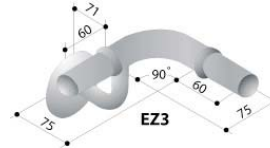

- GR-AT-EZ1**
- Stainless steel
  - "L" shaped
  - 90 degree joiner

- GR-AT-EZ2**
- Stainless steel
  - "L" shaped
  - 140 degree joiner

- GR-AT-EZ3**
- Stainless steel
  - Horizontal "L" shaped
  - 90 degree joiner
  - One left hand wall fix

- GR-AT-EZ4**
- Stainless steel
  - Vertical "L" shaped
  - 90 degree joiner
  - One left hand wall fix

- GR-AT-EZ5**
- Stainless steel
  - "T" joiner

- GR-AT-EZ6**
- Stainless steel
  - Straight joiner
  - Wall fix