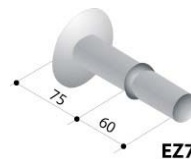

- GR-AT-EZ1**
- Stainless steel
  - "L" shaped
  - 90 degree joiner

- GR-AT-EZ2**
- Stainless steel
  - "L" shaped
  - 140 degree joiner

- GR-AT-EZ3**
- Stainless steel
  - Horizontal "L" shaped
  - 90 degree joiner
  - One left hand wall fix

- GR-AT-EZ4**
- Stainless steel
  - Vertical "L" shaped
  - 90 degree joiner
  - One left hand wall fix

- GR-AT-EZ5**
- Stainless steel
  - "T" joiner

- GR-AT-EZ6**
- Stainless steel
  - Straight joiner
  - Wall fix

- GR-AT-EZ7**
- Stainless steel
  - End wall fix joiner

- GR-AT-EZ7FP**
- Stainless steel
  - End wall flat plate fix