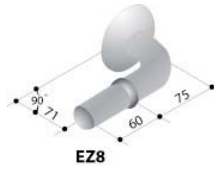

- GR-AT-EZ4**
- Stainless steel
  - Vertical "L" shaped
  - 90 degree joiner
  - One left hand wall fix

- GR-AT-EZ5**
- Stainless steel
  - "T" joiner

- GR-AT-EZ6**
- Stainless steel
  - Straight joiner
  - Wall fix

## EZ FIT MODULAR SYSTEMS

Phone: (07) 3355 9400

Fax: (07) 3355 9411

Website: [www.airtowel.net.au](http://www.airtowel.net.au)

- GR-AT-EZ8**
- Stainless steel
  - 90 degree wall fix joiner

- GR-AT-EZ9**
- Stainless steel
  - 140 degree upward joiner
  - Left hand fix

- GR-AT-EZ15**
- Stainless steel
  - 90 degree trimmed plate
  - Exposed fix joiner for side wall
  - Butting to end wall

- GR-AT-EZ16**
- Stainless steel
  - 90 degree horizontal joiner
  - Right hand wall fix