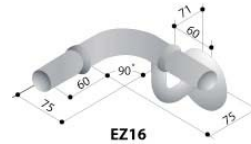

- GR-AT-EZ1**
- Stainless steel
  - "L" shaped
  - 90 degree joiner

- GR-AT-EZ2**
- Stainless steel
  - "L" shaped
  - 140 degree joiner

- GR-AT-EZ3**
- Stainless steel
  - Horizontal "L" shaped
  - 90 degree joiner
  - One left hand wall fix

- GR-AT-EZ4**
- Stainless steel
  - Vertical "L" shaped
  - 90 degree joiner
  - One left hand wall fix

- GR-AT-EZ5**
- Stainless steel
  - "T" joiner

- GR-AT-EZ6**
- Stainless steel
  - Straight joiner
  - Wall fix

## EZ FIT MODULAR SYSTEMS

Phone: (07) 3355 9400

Fax: (07) 3355 9411

Website: [www.airtowel.net.au](http://www.airtowel.net.au)

- GR-AT-EZ8**
- Stainless steel
  - 90 degree wall fix joiner

- GR-AT-EZ9**
- Stainless steel
  - 140 degree upward joiner
  - Left hand fix

- GR-AT-EZ15**
- Stainless steel
  - 90 degree trimmed plate
  - Exposed fix joiner for side wall
  - Butting to end wall

- GR-AT-EZ16**
- Stainless steel
  - 90 degree horizontal joiner
  - Right hand wall fix