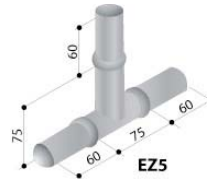

- GR-AT-EZ1**
- Stainless steel
  - "L" shaped
  - 90 degree joiner

- GR-AT-EZ2**
- Stainless steel
  - "L" shaped
  - 140 degree joiner

- GR-AT-EZ3**
- Stainless steel
  - Horizontal "L" shaped
  - 90 degree joiner
  - One left hand wall fix

- GR-AT-EZ4**
- Stainless steel
  - Vertical "L" shaped
  - 90 degree joiner
  - One left hand wall fix

- GR-AT-EZ5**
- Stainless steel
  - "T" joiner

- GR-AT-EZ6**
- Stainless steel
  - Straight joiner
  - Wall fix