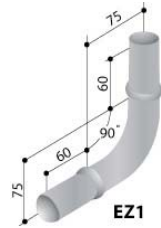

## EZ FIT MODULAR SYSTEMS

Phone: (07) 3355 9400  
Fax: (07) 3355 9411  
Website: [www.airtowel.net.au](http://www.airtowel.net.au)

Modular Stainless Steel Grab Rail System.  
Grade 304 Stainless Steel Suitable for Wet Areas.  
Also Available In White Powder Coat or Knurled Stainless Steel.

- GR-AT-EZ1**
- Stainless steel
  - "L" shaped
  - 90 degree joiner

- GR-AT-EZ2**
- Stainless steel
  - "L" shaped
  - 140 degree joiner

- GR-AT-EZ3**
- Stainless steel
  - Horizontal "L" shaped
  - 90 degree joiner
  - One left hand wall fix

- GR-AT-EZ4**
- Stainless steel
  - Vertical "L" shaped
  - 90 degree joiner
  - One left hand wall fix

- GR-AT-EZ5**
- Stainless steel
  - "T" joiner

- GR-AT-EZ6**
- Stainless steel
  - Straight joiner
  - Wall fix