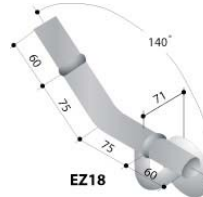

- GR-AT-EZ1**
- Stainless steel
  - "L" shaped
  - 90 degree joiner

- GR-AT-EZ2**
- Stainless steel
  - "L" shaped
  - 140 degree joiner

- GR-AT-EZ3**
- Stainless steel
  - Horizontal "L" shaped
  - 90 degree joiner
  - One left hand wall fix

- GR-AT-EZ15**
- Stainless steel
  - 90 degree trimmed plate
  - Exposed fix joiner for side wall
  - Butting to end wall

- GR-AT-EZ16**
- Stainless steel
  - 90 degree horizontal joiner
  - Right hand wall fix

- GR-AT-EZ17**
- Stainless steel
  - 90 degree vertical joiner
  - Right hand wall fix

- GR-AT-EZ18**
- Stainless steel
  - 140 degree uplift joiner
  - Side wall fix

Also Available

### GR-AT-EZ Tubes

Available in:

- Satin stainless steel tube
- Powder coat tube or
- Patterned non-slip stainless steel tube

All tubing is 32mm diameter.

<b>GR-EZ-1200</b>	Satin stainless steel	304 grade	1200mm
<b>GR-EZ-1500</b>	Satin stainless steel	304 grade	1500mm
<b>GR-EZ-1800</b>	Satin stainless steel	304 grade	1800mm
<b>GR-EZ-2100</b>	Satin stainless steel	304 grade	2100mm
<b>GR-EZDIA-1500</b>	Diamond patterned	Knurled	1500mm
<b>GR-EZDIA-2000</b>	Diamond patterned	Knurled	2000mm
<b>GR-EZ-PC/TUBE</b>	Powder coat tube		