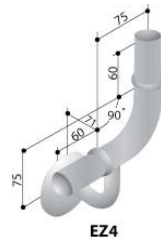

- GR-AT-EZ1**
- Stainless steel
  - "L" shaped
  - 90 degree joiner

- GR-AT-EZ2**
- Stainless steel
  - "L" shaped
  - 140 degree joiner

- GR-AT-EZ3**
- Stainless steel
  - Horizontal "L" shaped
  - 90 degree joiner
  - One left hand wall fix

- GR-AT-EZ4**
- Stainless steel
  - Vertical "L" shaped
  - 90 degree joiner
  - One left hand wall fix

- GR-AT-EZ5**
- Stainless steel
  - "T" joiner

- GR-AT-EZ6**
- Stainless steel
  - Straight joiner
  - Wall fix