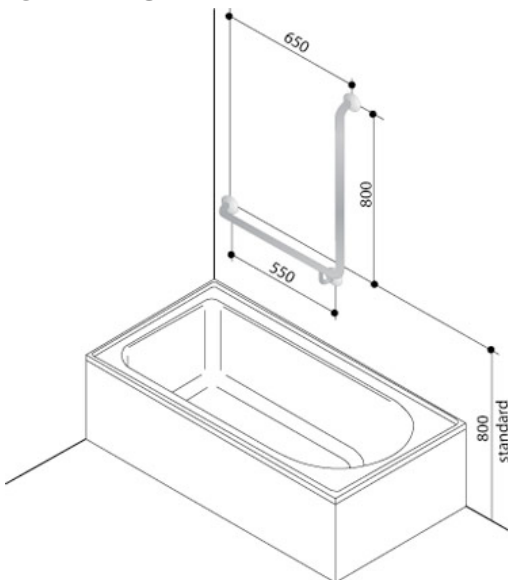

BATH GRAB RAILS

Phone: (07) 3355 9400

Fax: (07) 3355 9411

Website: www.airtowel.net.au

GR-AT13

- Four rear wall fixings
- Top cross bar
- **Dimensions:** 450mmH x 250mmD x 700mmW

GR-AT17

- Four rear wall fixings
- Top and bottom cross bar
- **Dimensions:** 700mmW x 450mmH x 250mmD

GR-AT21

- Left or right hand
- Floor to rear wall fixings
- Cross bar to side wall fixing
- **Dimensions:** 800mmH x 900mmW x 250mmD

GR-AT22

- Left or right hand
- "L" shaped horizontal
- 90 degree vertical end
- Four wall fix
- **Dimensions:** 600mmH x 700mmW x 1000mmD

BATH GRAB RAILS

Phone: (07) 3355 9400

Fax: (07) 3355 9411

Website: www.airtowel.net.au

GR-AT23

- Twin floor to rear wall fix
- Top cross bar
- **Dimensions:** 800mmH x 900mmW x 250mmD

GR-AT28

- Left or Right Hand
- "L" shaped
- Three side wall fixings at 90 degrees
- **Dimensions:** 650mmW x 800mmH

GR-AT31

- Left or Right Hand
- "L" shaped horizontal
- Three wall fix
- **Dimensions:** 650mmW x 1000mmD