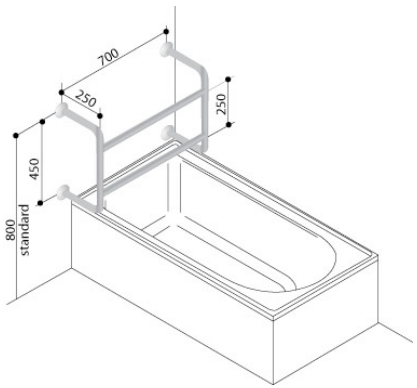

BATH GRAB RAILS

Phone: (07) 3355 9400

Fax: (07) 3355 9411

Website: www.airtowel.net.au

GR-AT13

- Four rear wall fixings
- Top cross bar
- **Dimensions:** 450mmH x 250mmD x 700mmW

GR-AT17

- Four rear wall fixings
- Top and bottom cross bar
- **Dimensions:** 700mmW x 450mmH x 250mmD

GR-AT21

- Left or right hand
- Floor to rear wall fixings
- Cross bar to side wall fixing
- **Dimensions:** 800mmH x 900mmW x 250mmD

GR-AT22

- Left or right hand
- "L" shaped horizontal
- 90 degree vertical end
- Four wall fix
- **Dimensions:** 600mmH x 700mmW x 1000mmD

BATH GRAB RAILS

Phone: (07) 3355 9400

Fax: (07) 3355 9411

Website: www.airtowel.net.au

GR-AT23

- Twin floor to rear wall fix
- Top cross bar
- **Dimensions:** 800mmH x 900mmW x 250mmD

GR-AT28

- Left or Right Hand
- "L" shaped
- Three side wall fixings at 90 degrees
- **Dimensions:** 650mmW x 800mmH

GR-AT31

- Left or Right Hand
- "L" shaped horizontal
- Three wall fix
- **Dimensions:** 650mmW x 1000mmD