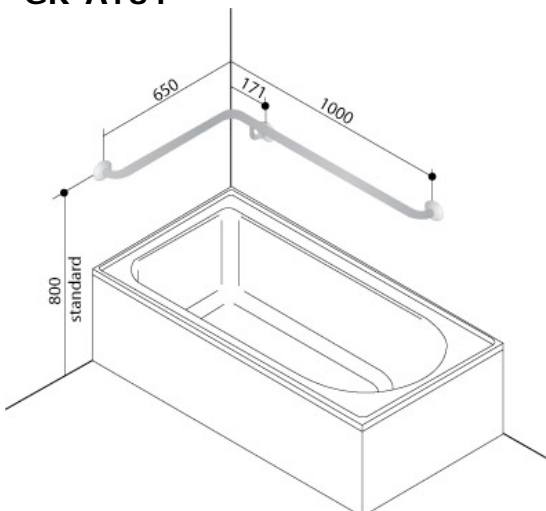

BATH GRAB RAILS

Phone: (07) 3355 9400

Fax: (07) 3355 9411

Website: www.airtowel.net.au

GR-AT13

- Four rear wall fixings
- Top cross bar
- **Dimensions:** 450mmH x 250mmD x 700mmW

GR-AT17

- Four rear wall fixings
- Top and bottom cross bar
- **Dimensions:** 700mmW x 450mmH x 250mmD

GR-AT21

- Left or right hand
- Floor to rear wall fixings
- Cross bar to side wall fixing
- **Dimensions:** 800mmH x 900mmW x 250mmD

GR-AT22

- Left or right hand
- "L" shaped horizontal
- 90 degree vertical end
- Four wall fix
- **Dimensions:** 600mmH x 700mmW x 1000mmD

BATH GRAB RAILS

Phone: (07) 3355 9400

Fax: (07) 3355 9411

Website: www.airtowel.net.au

GR-AT23

- Twin floor to rear wall fix
- Top cross bar
- **Dimensions:** 800mmH x 900mmW x 250mmD

GR-AT28

- Left or Right Hand
- "L" shaped
- Three side wall fixings at 90 degrees
- **Dimensions:** 650mmW x 800mmH

GR-AT31

- Left or Right Hand
- "L" shaped horizontal
- Three wall fix
- **Dimensions:** 650mmW x 1000mmD