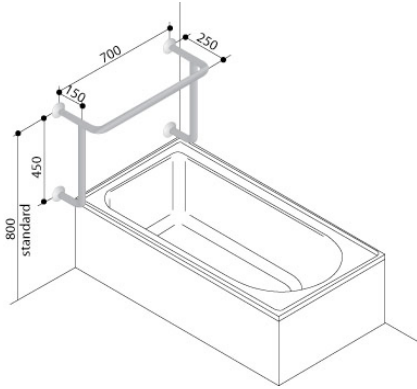

BATH GRAB RAILS

Phone: (07) 3355 9400

Fax: (07) 3355 9411

Website: www.airtowel.net.au

GR-AT13

- Four rear wall fixings
- Top cross bar
- **Dimensions:** 450mmH x 250mmD x 700mmW

GR-AT17

- Four rear wall fixings
- Top and bottom cross bar
- **Dimensions:** 700mmW x 450mmH x 250mmD

GR-AT21

- Left or right hand
- Floor to rear wall fixings
- Cross bar to side wall fixing
- **Dimensions:** 800mmH x 900mmW x 250mmD

GR-AT22

- Left or right hand
- "L" shaped horizontal
- 90 degree vertical end
- Four wall fix
- **Dimensions:** 600mmH x 700mmW x 1000mmD

BATH GRAB RAILS

Phone: (07) 3355 9400

Fax: (07) 3355 9411

Website: www.airtowel.net.au

GR-AT23

- Twin floor to rear wall fix
- Top cross bar
- **Dimensions:** 800mmH x 900mmW x 250mmD

GR-AT28

- Left or Right Hand
- "L" shaped
- Three side wall fixings at 90 degrees
- **Dimensions:** 650mmW x 800mmH

GR-AT31

- Left or Right Hand
- "L" shaped horizontal
- Three wall fix
- **Dimensions:** 650mmW x 1000mmD