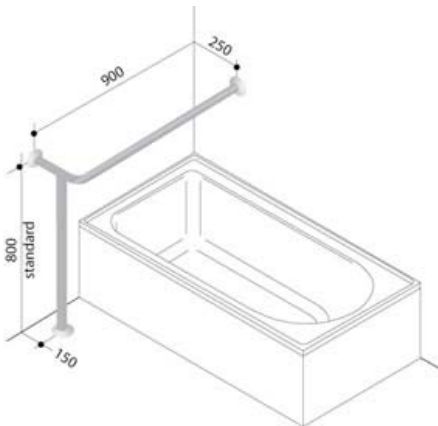

BATH GRAB RAILS

Phone: (07) 3355 9400

Fax: (07) 3355 9411

Website: www.airtowel.net.au

GR-AT13

- Four rear wall fixings
- Top cross bar
- **Dimensions:** 450mmH x 250mmD x 700mmW

GR-AT17

- Four rear wall fixings
- Top and bottom cross bar
- **Dimensions:** 700mmW x 450mmH x 250mmD

GR-AT21

- Left or right hand
- Floor to rear wall fixings
- Cross bar to side wall fixing
- **Dimensions:** 800mmH x 900mmW x 250mmD

GR-AT22

- Left or right hand
- "L" shaped horizontal
- 90 degree vertical end
- Four wall fix
- **Dimensions:** 600mmH x 700mmW x 1000mmD

BATH GRAB RAILS

Phone: (07) 3355 9400

Fax: (07) 3355 9411

Website: www.airtowel.net.au

GR-AT23

- Twin floor to rear wall fix
- Top cross bar
- **Dimensions:** 800mmH x 900mmW x 250mmD

GR-AT28

- Left or Right Hand
- "L" shaped
- Three side wall fixings at 90 degrees
- **Dimensions:** 650mmW x 800mmH

GR-AT31

- Left or Right Hand
- "L" shaped horizontal
- Three wall fix
- **Dimensions:** 650mmW x 1000mmD