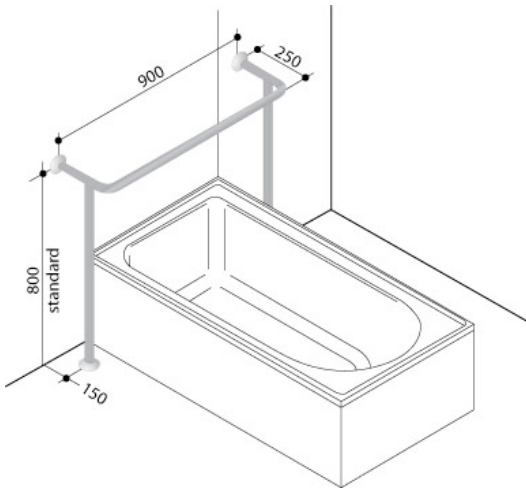

BATH GRAB RAILS

Phone: (07) 3355 9400

Fax: (07) 3355 9411

Website: www.airtowel.net.au

GR-AT13

- Four rear wall fixings
- Top cross bar
- **Dimensions:** 450mmH x 250mmD x 700mmW

GR-AT17

- Four rear wall fixings
- Top and bottom cross bar
- **Dimensions:** 700mmW x 450mmH x 250mmD

GR-AT21

- Left or right hand
- Floor to rear wall fixings
- Cross bar to side wall fixing
- **Dimensions:** 800mmH x 900mmW x 250mmD

GR-AT22

- Left or right hand
- "L" shaped horizontal
- 90 degree vertical end
- Four wall fix
- **Dimensions:** 600mmH x 700mmW x 1000mmD

BATH GRAB RAILS

Phone: (07) 3355 9400

Fax: (07) 3355 9411

Website: www.airtowel.net.au

GR-AT23

- Twin floor to rear wall fix
- Top cross bar
- **Dimensions:** 800mmH x 900mmW x 250mmD

GR-AT28

- Left or Right Hand
- "L" shaped
- Three side wall fixings at 90 degrees
- **Dimensions:** 650mmW x 800mmH

GR-AT31

- Left or Right Hand
- "L" shaped horizontal
- Three wall fix
- **Dimensions:** 650mmW x 1000mmD