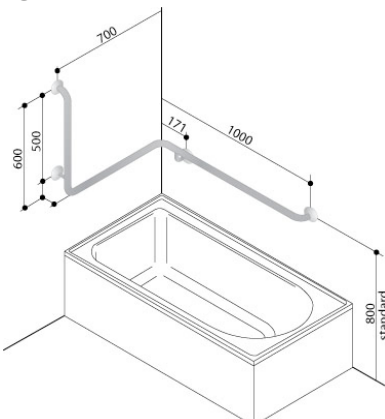

BATH GRAB RAILS

Phone: (07) 3355 9400

Fax: (07) 3355 9411

Website: www.airtowel.net.au

GR-AT13

- Four rear wall fixings
- Top cross bar
- **Dimensions:** 450mmH x 250mmD x 700mmW

GR-AT17

- Four rear wall fixings
- Top and bottom cross bar
- **Dimensions:** 700mmW x 450mmH x 250mmD

GR-AT21

- Left or right hand
- Floor to rear wall fixings
- Cross bar to side wall fixing
- **Dimensions:** 800mmH x 900mmW x 250mmD

GR-AT22

- Left or right hand
- "L" shaped horizontal
- 90 degree vertical end
- Four wall fix
- **Dimensions:** 600mmH x 700mmW x 1000mmD

BATH GRAB RAILS

Phone: (07) 3355 9400

Fax: (07) 3355 9411

Website: www.airtowel.net.au

GR-AT23

- Twin floor to rear wall fix
- Top cross bar
- **Dimensions:** 800mmH x 900mmW x 250mmD

GR-AT28

- Left or Right Hand
- "L" shaped
- Three side wall fixings at 90 degrees
- **Dimensions:** 650mmW x 800mmH

GR-AT31

- Left or Right Hand
- "L" shaped horizontal
- Three wall fix
- **Dimensions:** 650mmW x 1000mmD